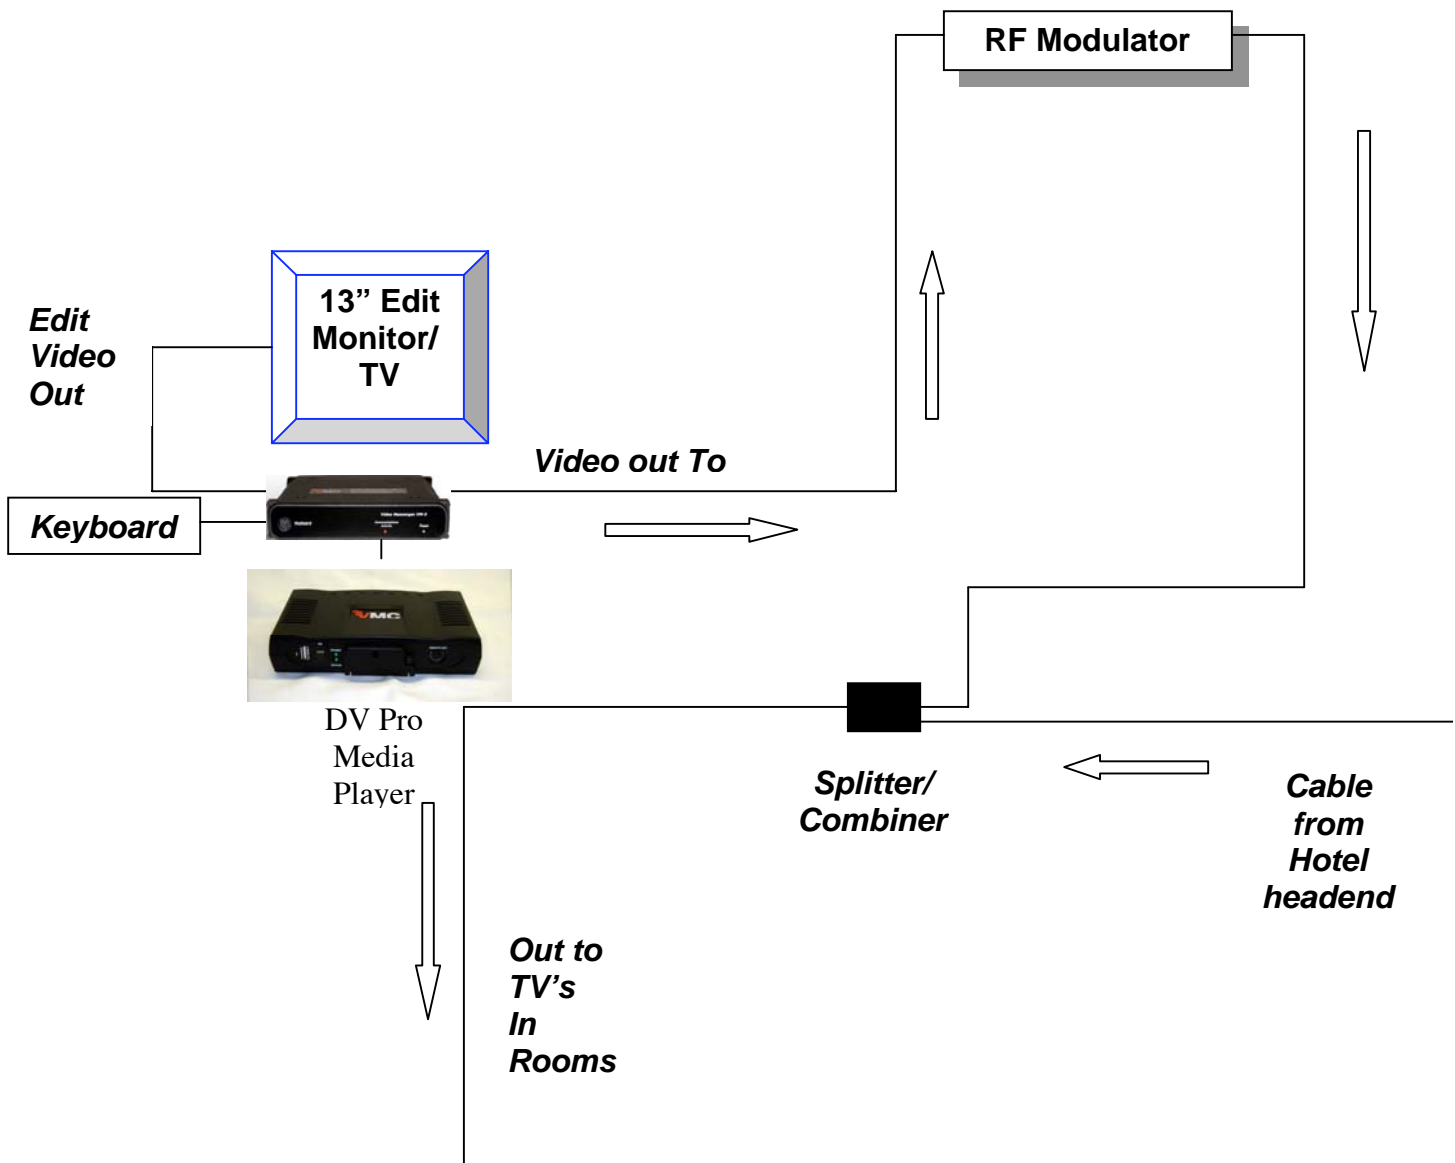

Basic Wiring Diagram For Insertion Into Cable Head End or Private Cable System like a Hotel

Coaxial cable should be RG-6 Shielded.